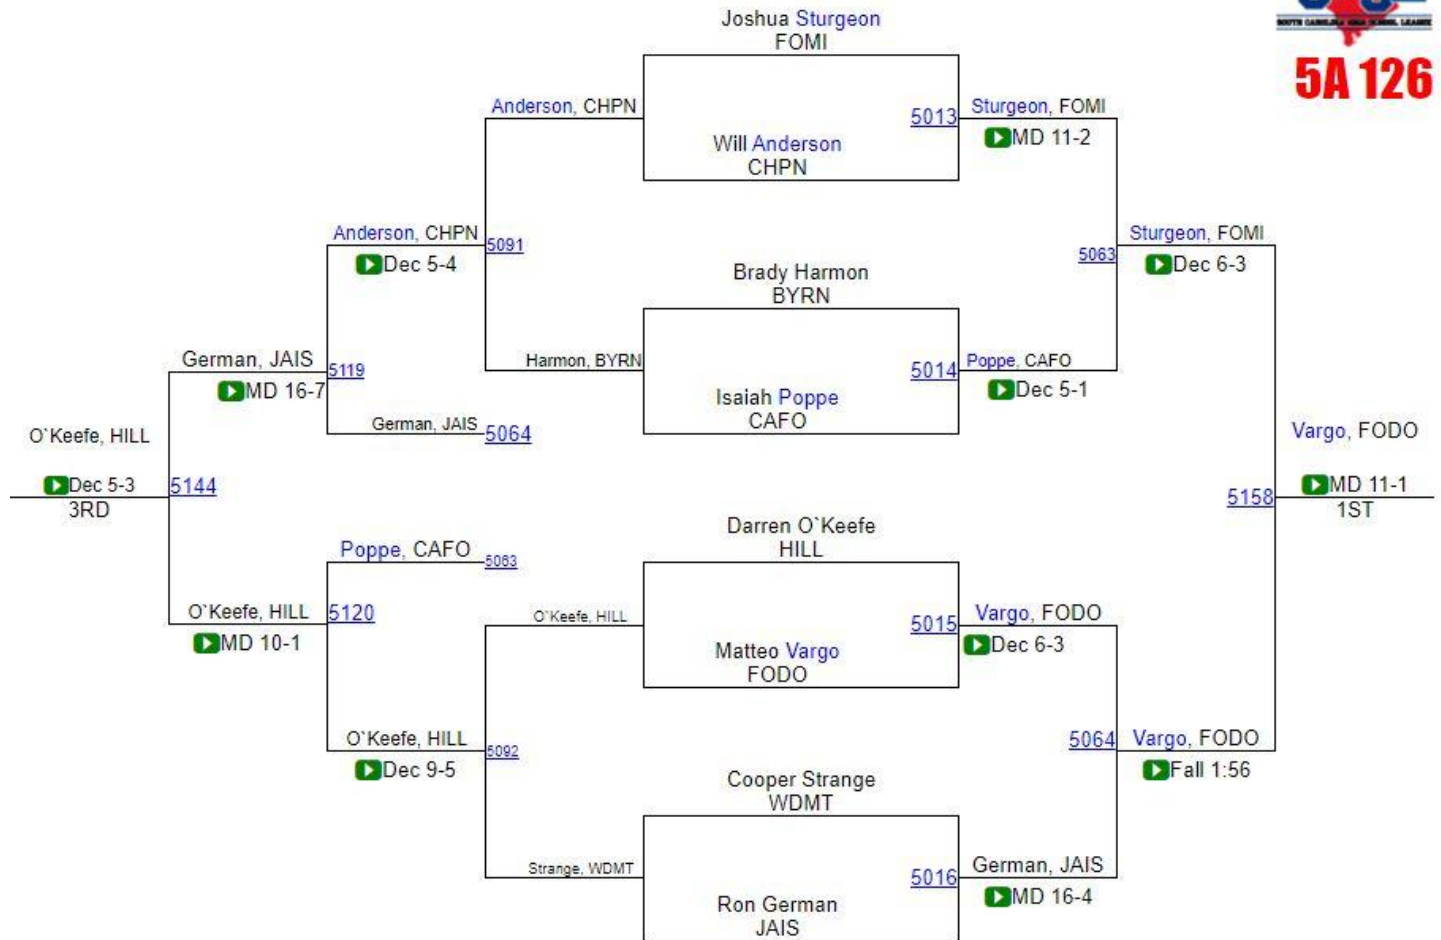

SCHSL State Championships

5A 126