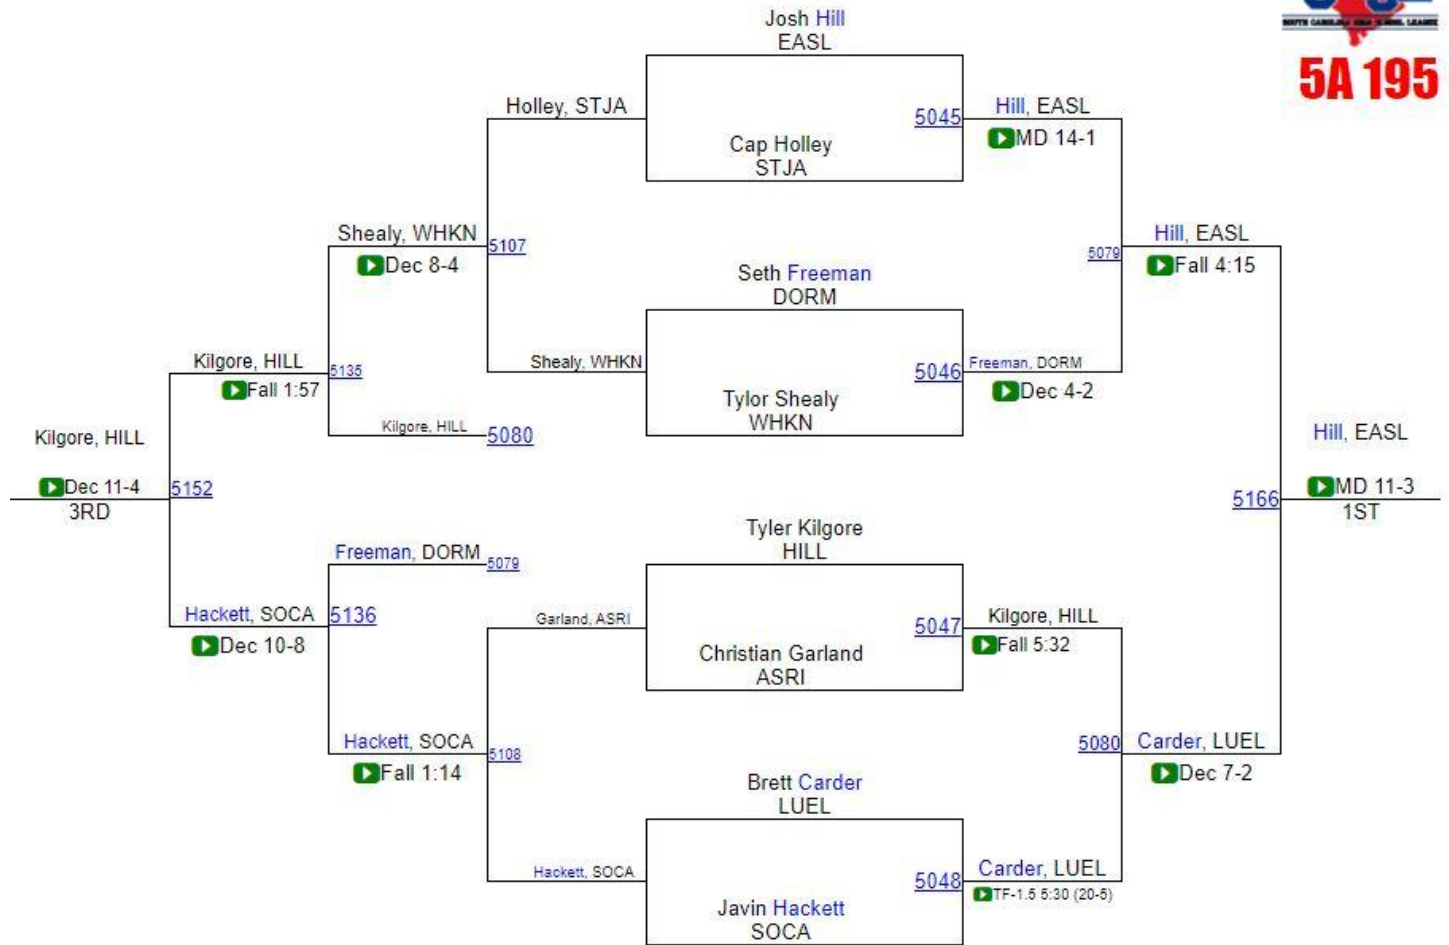

SCHSL State Championships