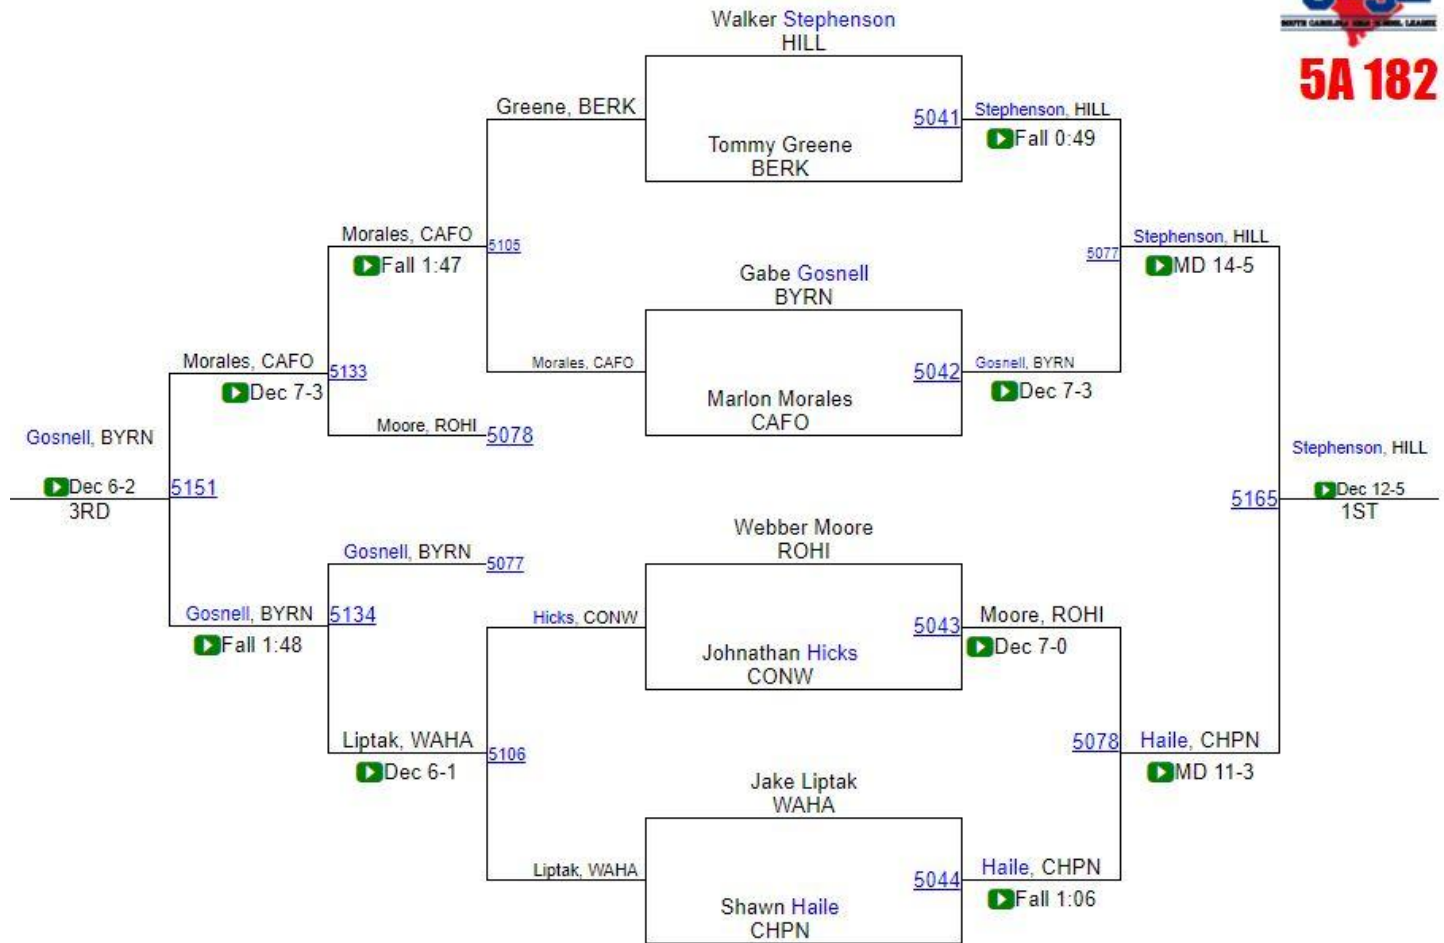

SCHSL State Championships